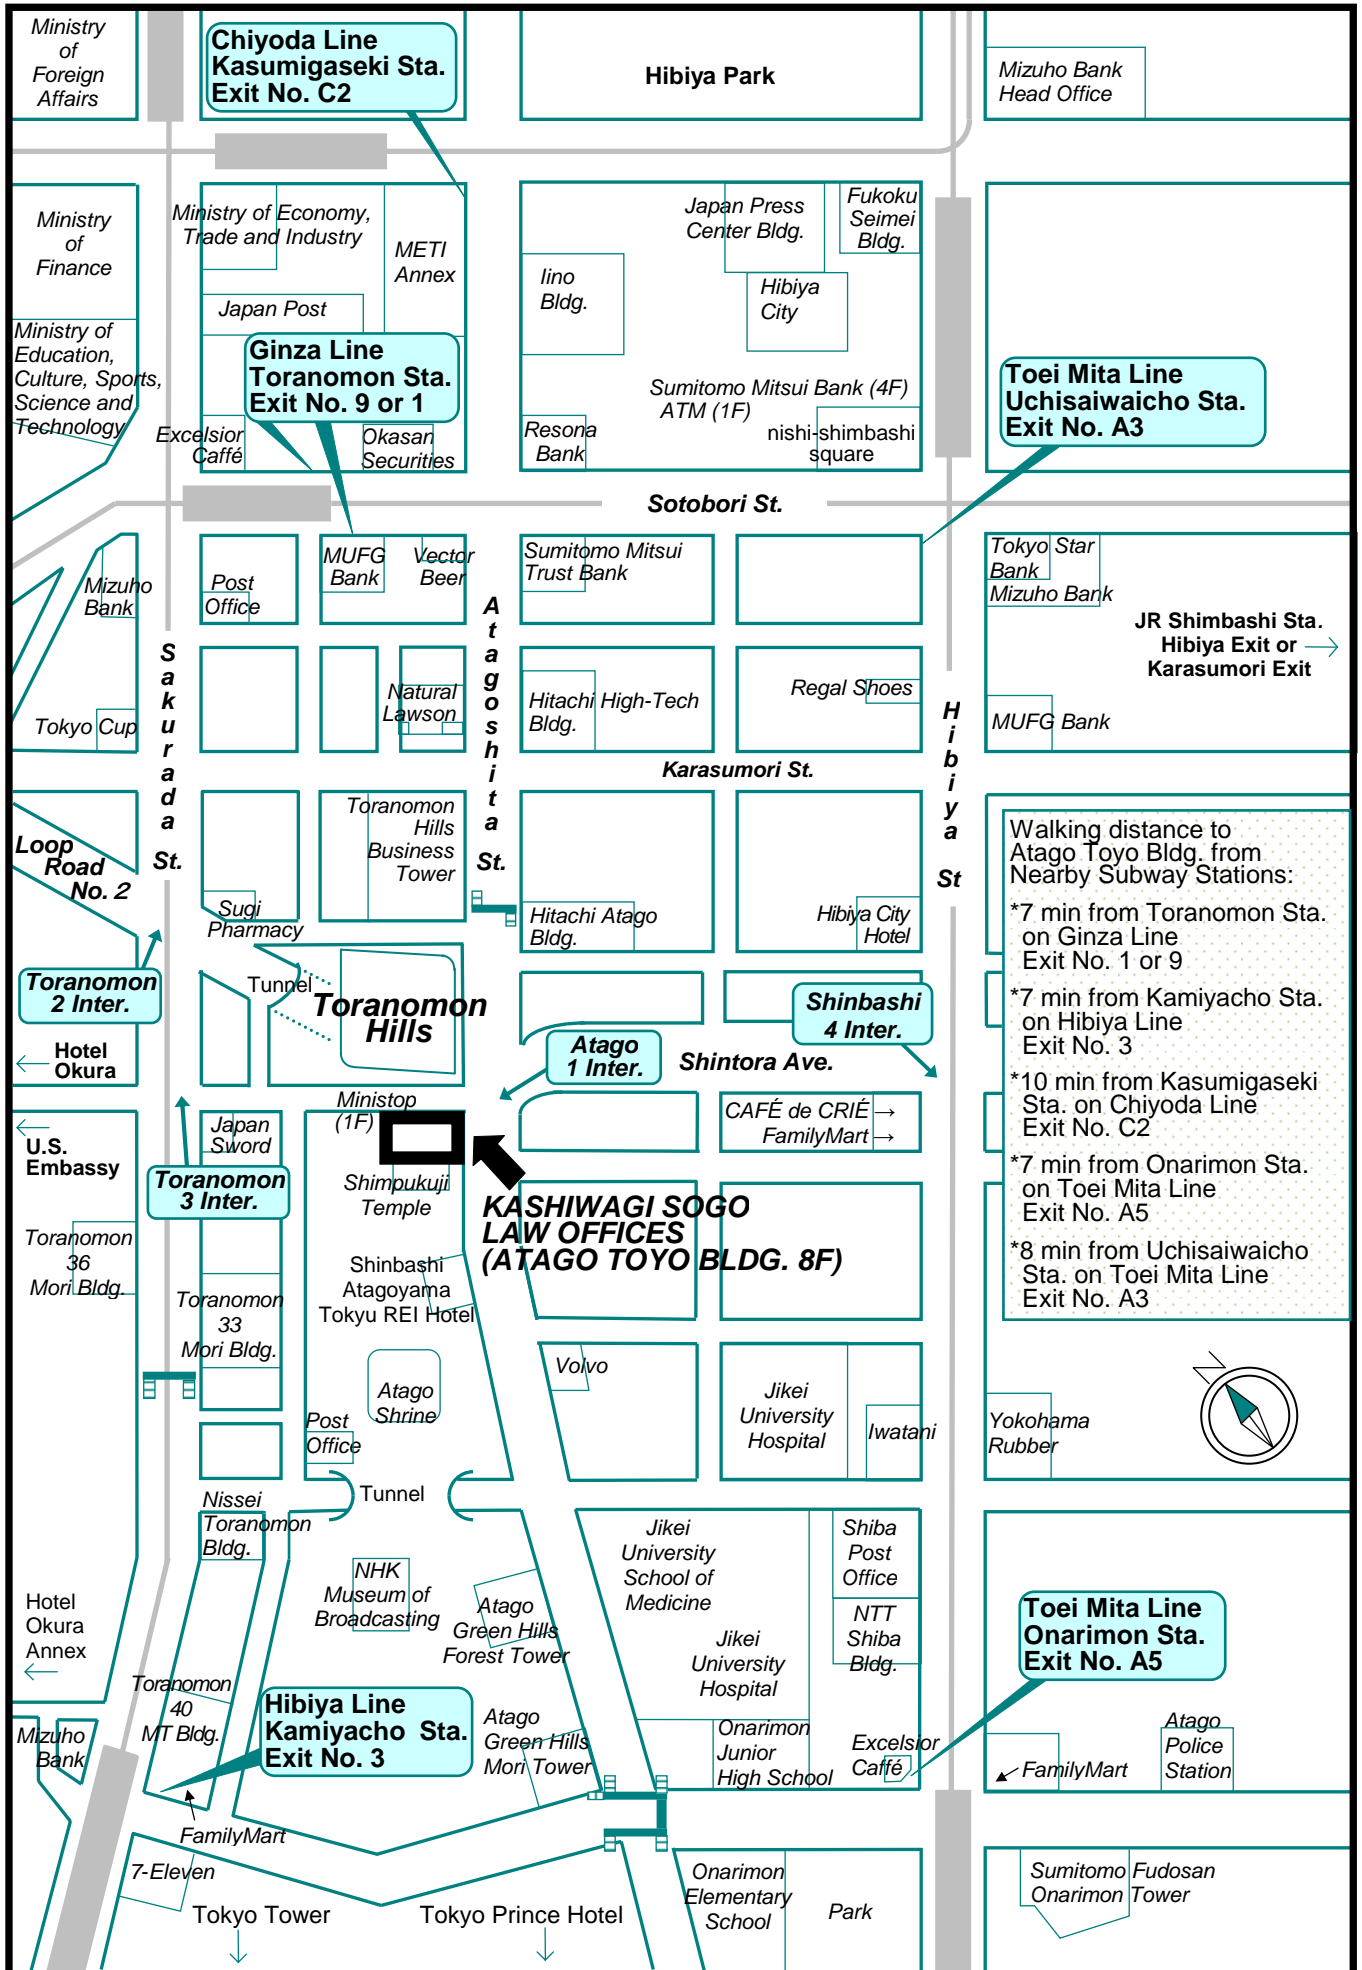

# MAP TO KASHIWAGI SOGO LAW OFFICES

ATAGO TOYO BLDG. 8F, ATAGO 1-3-4, MINATO-KU, TOKYO 105-0002

TEL: 03-5472-5050 FAX: 03-5472-5077

**Toei Mita Line  
Uchisaiwaicho Sta.  
Exit No. A3**

Walking distance to Atago Toyo Bldg. from Nearby Subway Stations:

- \*7 min from Toranomon Sta. on Ginza Line Exit No. 1 or 9
- \*7 min from Kamiyacho Sta. on Hibiya Line Exit No. 3
- \*10 min from Kasumigaseki Sta. on Chiyoda Line Exit No. C2
- \*7 min from Onarimon Sta. on Toei Mita Line Exit No. A5
- \*8 min from Uchisaiwaicho Sta. on Toei Mita Line Exit No. A3

**Toei Mita Line  
Onarimon Sta.  
Exit No. A5**

**KASHIWAGI SOGO  
LAW OFFICES  
(ATAGO TOYO BLDG. 8F)**